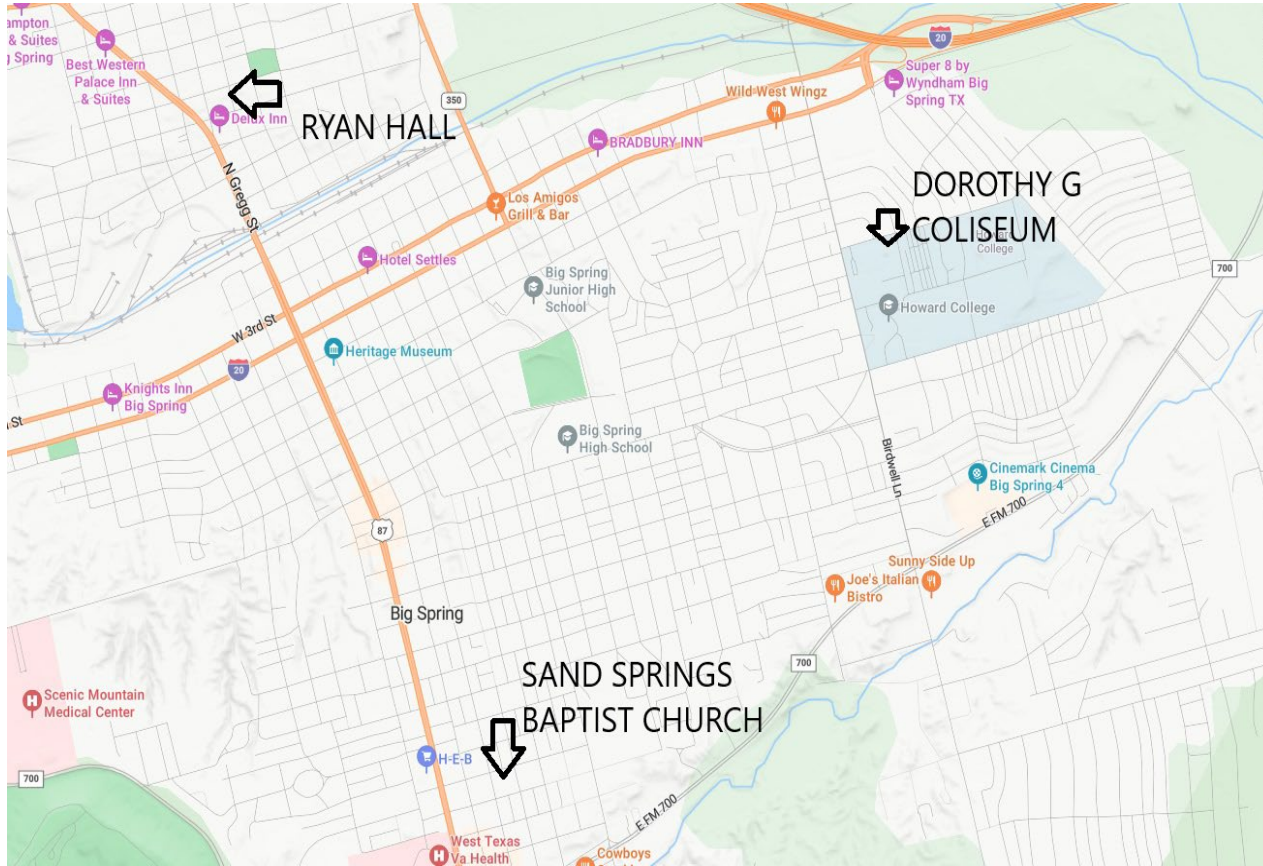

# Locations to 4 closest Poll Centers

Ryan Hall/St. Thomas Church  
605 North Main Street, Big Spring

Sand Springs Baptist Church  
201 E 24<sup>th</sup> Street, Big Spring

Dorothy Garrett Coliseum  
1001 Birdwell Lane, Big Spring

Coahoma Community Center  
306 North Avenue  
Coahoma, Texas 79511